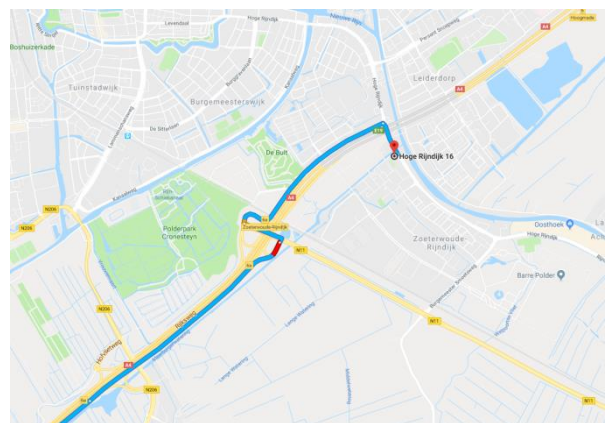

Route

de Familiekamer Advocaten & Mediators

Hoge Rijndijk 16

2382 AS Zoeterwoude

Tel. 071-512 60 50

From Amsterdam

- From the A4
- Take exit 6a to Zoeterwoude and keep right
- Go further to the Willem van der Madeweg
- After 1,5 km go right to the Hoge Rijndijk
- Our office is at your right hand after 250 m

From Rotterdam

- From the A13
- Go to the A4
- Take exit 6a to Zoeterwoude-Dorp and keep left during 400m to Leiden-Oost
- Keep right during 1,6 km to the N11
- After 400 m go left to the N11
- After 300 m go right to the Willem van der Madeweg
- After 1,5 km go right to the Hoge Rijndijk
- Our office is at your right hand after 250 m

From Utrecht

- From the A12
- Take exit 12a to the N11
- After 21 km go right to the Willem van der Madeweg
- After 1,5 km go right to the Hoge Rijndijk
- Our office is at your right hand after 250 m

From Katwijk/Leiden

- From the Plesmanlaan
- After 1,7 km go left to the Schipholweg
- After 900 m go right to the Ypenburchbocht
- After 700 m go right to the Marnixstraat
- After 400 m go left tot the Maresingel and further to the Herensingel
- After 1,4 km go left to the Hoge Rijndijk
- Our office is at your right hand after 2,1 km