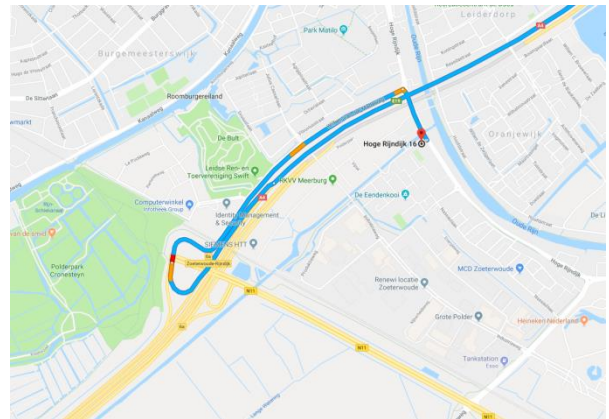

Route

de Familiekamer Advocaten & Mediators

Hoge Rijndijk 16

2382 AS Zoeterwoude

Tel. 071-512 60 50

From Amsterdam

- From the A4
- Take exit 6a to Zoeterwoude and keep right
- Go further to the Willem van der Madeweg
- After 1,5 km go right to the Hoge Rijndijk
- Our office is at your right hand after 250 m

From Rotterdam

- From the A13
- Go to the A4
- Take exit 6a to Zoeterwoude-Dorp and keep left during 400m to Leiden-Oost
- Keep right during 1,6 km to the N11
- After 400 m go left to the N11
- After 300 m go right to the Willem van der Madeweg
- After 1,5 km go right to the Hoge Rijndijk
- Our office is at your right hand after 250 m

From Utrecht

- From the A12
- Take exit 12a to the N11
- After 21 km go right to the Willem van der Madeweg
- After 1,5 km go right to the Hoge Rijndijk
- Our office is at your right hand after 250 m

From Katwijk/Leiden

- From the Plesmanlaan
- After 1,7 km go left to the Schipholweg
- After 900 m go right to the Ypenburchbocht
- After 700 m go right to the Marnixstraat
- After 400 m go left tot the Maresingel and further to the Herensingel
- After 1,4 km go left to the Hoge Rijndijk
- Our office is at your right hand after 2,1 km