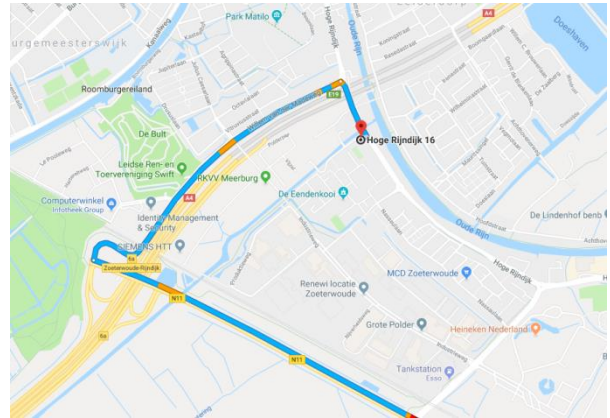

Route

de Familiekamer Advocaten & Mediators

Hoge Rijndijk 16

2382 AS Zoeterwoude

Tel. 071-512 60 50

From Amsterdam

- From the A4
- Take exit 6a to Zoeterwoude and keep right
- Go further to the Willem van der Madeweg
- After 1,5 km go right to the Hoge Rijndijk
- Our office is at your right hand after 250 m

From Rotterdam

- From the A13
- Go to the A4
- Take exit 6a to Zoeterwoude-Dorp and keep left during 400m to Leiden-Oost
- Keep right during 1,6 km to the N11
- After 400 m go left to the N11
- After 300 m go right to the Willem van der Madeweg
- After 1,5 km go right to the Hoge Rijndijk
- Our office is at your right hand after 250 m

From Utrecht

- From the A12
- Take exit 12a to the N11
- After 21 km go right to the Willem van der Madeweg
- After 1,5 km go right to the Hoge Rijndijk
- Our office is at your right hand after 250 m

From Katwijk/Leiden

- From the Plesmanlaan
- After 1,7 km go left to the Schipholweg
- After 900 m go right to the Ypenburchbocht
- After 700 m go right to the Marnixstraat
- After 400 m go left tot the Maresingel and further to the Herensingel
- After 1,4 km go left to the Hoge Rijndijk
- Our office is at your right hand after 2,1 km