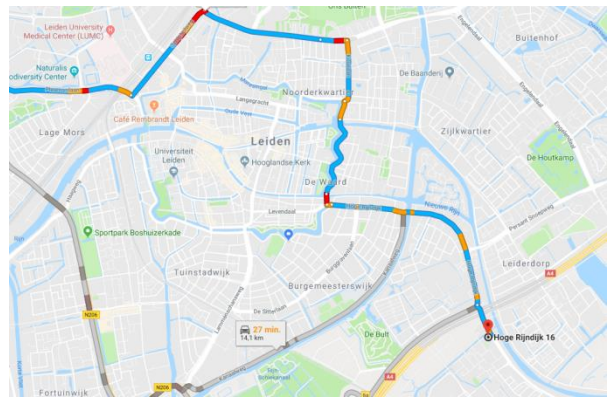

Route

de Familiekamer Advocaten & Mediators

Hoge Rijndijk 16

2382 AS Zoeterwoude

Tel. 071-512 60 50

From Amsterdam

- From the A4
- Take exit 6a to Zoeterwoude and keep right
- Go further to the Willem van der Madeweg
- After 1,5 km go right to the Hoge Rijndijk
- Our office is at your right hand after 250 m

From Rotterdam

- From the A13
- Go to the A4
- Take exit 6a to Zoeterwoude-Dorp and keep left during 400m to Leiden-Oost
- Keep right during 1,6 km to the N11
- After 400 m go left to the N11
- After 300 m go right to the Willem van der Madeweg
- After 1,5 km go right to the Hoge Rijndijk
- Our office is at your right hand after 250 m

From Utrecht

- From the A12
- Take exit 12a to the N11
- After 21 km go right to the Willem van der Madeweg
- After 1,5 km go right to the Hoge Rijndijk
- Our office is at your right hand after 250 m

From Katwijk/Leiden

- From the Plesmanlaan
- After 1,7 km go left to the Schipholweg
- After 900 m go right to the Ypenburchbocht
- After 700 m go right to the Marnixstraat
- After 400 m go left tot the Maresingel and further to the Herensingel
- After 1,4 km go left to the Hoge Rijndijk
- Our office is at your right hand after 2,1 km