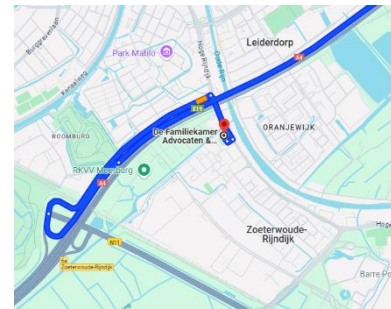

Route

de Familiekamer Advocaten & Mediators

Hoge Rijndijk 16
2382 AS Zoeterwoude
Tel. 071-512 60 50
www.defamiliekamer.nl

From Amsterdam / A4

- Take exit 6a to Zoeterwoude and keep right
- Go further to the Willem van der Madeweg
- Go right to the Hoge Rijndijk
- Our office is at your right hand after 300 m

From Katwijk / A44

- Take the exit to the N434
- After 4,7 km keep left to the N11
- And then to Leiden-Oost
- Go right to the Willem van der Madeweg
- Go right to the Hoge Rijndijk
- Our office is at your right hand after 300 m

Vanuit Rotterdam / A13

- Go to the A4
- Keep left to the N11
- And then to Leiden-Oost
- Go right to the Willem van der Madeweg
- Go right to the Hoge Rijndijk
- Our office is at your right hand after 300 m

Vanuit Utrecht / A12

- Take exit 12a to the N11
- After 21 km go right to the Willem van der Madeweg
- Go right to the Hoge Rijndijk
- Our office is at your right hand after 300 m

Parking

Parking is free at the de Hoge Rijndijk or at the parking place behind our office attainable by the the Laan de Goede Herder.