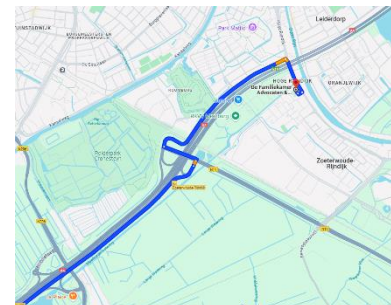

Route

de Familiekamer Advocaten & Mediators

Hoge Rijndijk 16
2382 AS Zoeterwoude
Tel. 071-512 60 50
www.defamiliekamer.nl

From Amsterdam / A4

- Take exit 6a to Zoeterwoude and keep right
- Go further to the Willem van der Madeweg
- Go right to the Hoge Rijndijk
- Our office is at your right hand after 300 m

From Katwijk / A44

- Take the exit to the N434
- After 4,7 km keep left to the N11
- And then to Leiden-Oost
- Go right to the Willem van der Madeweg
- Go right to the Hoge Rijndijk
- Our office is at your right hand after 300 m

Vanuit Rotterdam / A13

- Go to the A4
- Keep left to the N11
- And then to Leiden-Oost
- Go right to the Willem van der Madeweg
- Go right to the Hoge Rijndijk
- Our office is at your right hand after 300 m

Vanuit Utrecht / A12

- Take exit 12a to the N11
- After 21 km go right to the Willem van der Madeweg
- Go right to the Hoge Rijndijk
- Our office is at your right hand after 300 m

Parking

Parking is free at the de Hoge Rijndijk or at the parking place behind our office attainable by the the Laan de Goede Herder.