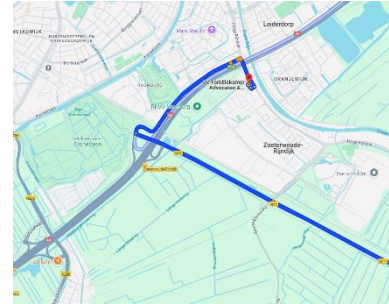

Route

de Familiekamer Advocaten & Mediators

Hoge Rijndijk 16
2382 AS Zoeterwoude
Tel. 071-512 60 50
www.defamiliekamer.nl

From Amsterdam / A4

- Take exit 6a to Zoeterwoude and keep right
- Go further to the Willem van der Madeweg
- Go right to the Hoge Rijndijk
- Our office is at your right hand after 300 m

From Katwijk / A44

- Take the exit to the N434
- After 4,7 km keep left to the N11
- And then to Leiden-Oost
- Go right to the Willem van der Madeweg
- Go right to the Hoge Rijndijk
- Our office is at your right hand after 300 m

Vanuit Rotterdam / A13

- Go to the A4
- Keep left to the N11
- And then to Leiden-Oost
- Go right to the Willem van der Madeweg
- Go right to the Hoge Rijndijk
- Our office is at your right hand after 300 m

Vanuit Utrecht / A12

- Take exit 12a to the N11
- After 21 km go right to the Willem van der Madeweg
- Go right to the Hoge Rijndijk
- Our office is at your right hand after 300 m

Parking

Parking is free at the de Hoge Rijndijk or at the parking place behind our office attainable by the the Laan de Goede Herder.