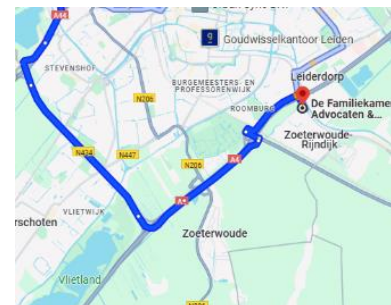

Route

de Familiekamer Advocaten & Mediators

Hoge Rijndijk 16
2382 AS Zoeterwoude
Tel. 071-512 60 50
www.defamiliekamer.nl

From Amsterdam / A4

- Take exit 6a to Zoeterwoude and keep right
- Go further to the Willem van der Madeweg
- Go right to the Hoge Rijndijk
- Our office is at your right hand after 300 m

From Katwijk / A44

- Take the exit to the N434
- After 4,7 km keep left to the N11
- And then to Leiden-Oost
- Go right to the Willem van der Madeweg
- Go right to the Hoge Rijndijk
- Our office is at your right hand after 300 m

Vanuit Rotterdam / A13

- Go to the A4
- Keep left to the N11
- And then to Leiden-Oost
- Go right to the Willem van der Madeweg
- Go right to the Hoge Rijndijk
- Our office is at your right hand after 300 m

Vanuit Utrecht / A12

- Take exit 12a to the N11
- After 21 km go right to the Willem van der Madeweg
- Go right to the Hoge Rijndijk
- Our office is at your right hand after 300 m

Parking

Parking is free at the de Hoge Rijndijk or at the parking place behind our office attainable by the the Laan de Goede Herder.